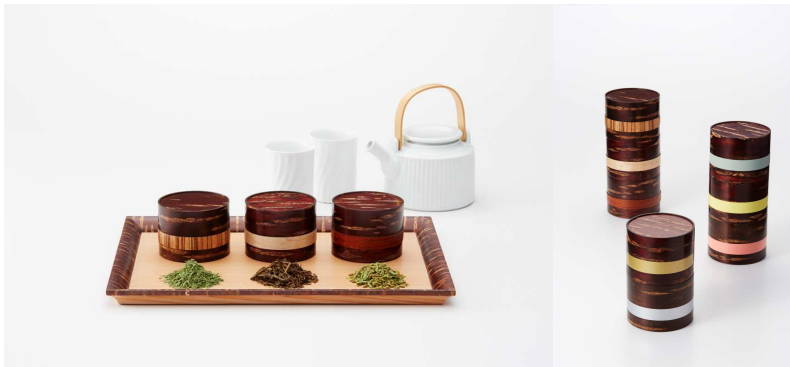

The main products of this year we present at the fair are Jars for tea leaves and coffee beans made from Wild Cherry Bark.

We look forward to seeing you at interior lifestyle2015 in Tokyo !

Join

You can stack these tiny tea caddies made of KABA (Wild Cherry Bark), each contains up to 100g tea leaves, as magnets are hidden inside of both top and bottom of the KABA tea caddy.

Bird's Eye

It can be coffee beans jar as well as a tea caddy for Japanese, Chinese and other tea leaves up to 200g.