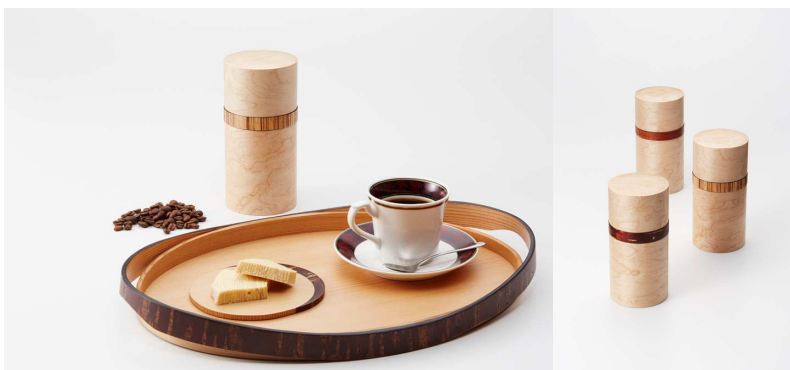

The main products of this year we present at the fair are Jars for tea leaves and coffee beans made from Wild Cherry Bark.

We look forward to seeing you at interior lifestyle2015 in Tokyo !

Join

You can stack these tiny tea caddies made of KABA (Wild Cherry Bark), each contains up to 100g tea leaves, as magnets are hidden inside of both top and bottom of the KABA tea caddy.

Bird's Eye

It can be coffee beans jar as well as a tea caddy for Japanese, Chinese and other tea leaves up to 200g.